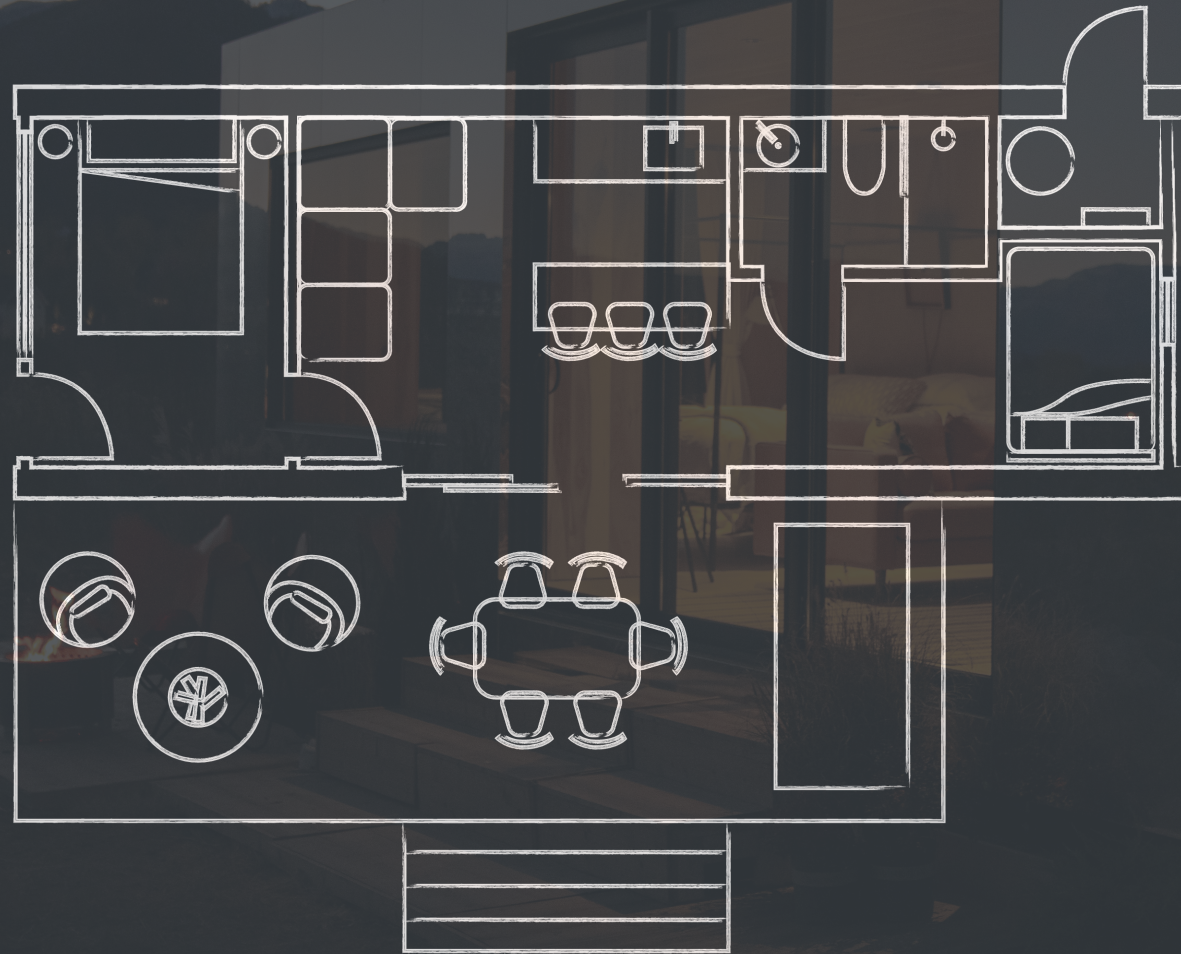

 wilding

\$125,000

Alpine Suite

33' x 12' x 10'

388 SQ FT

2 BEDROOM

1 BATHROOM