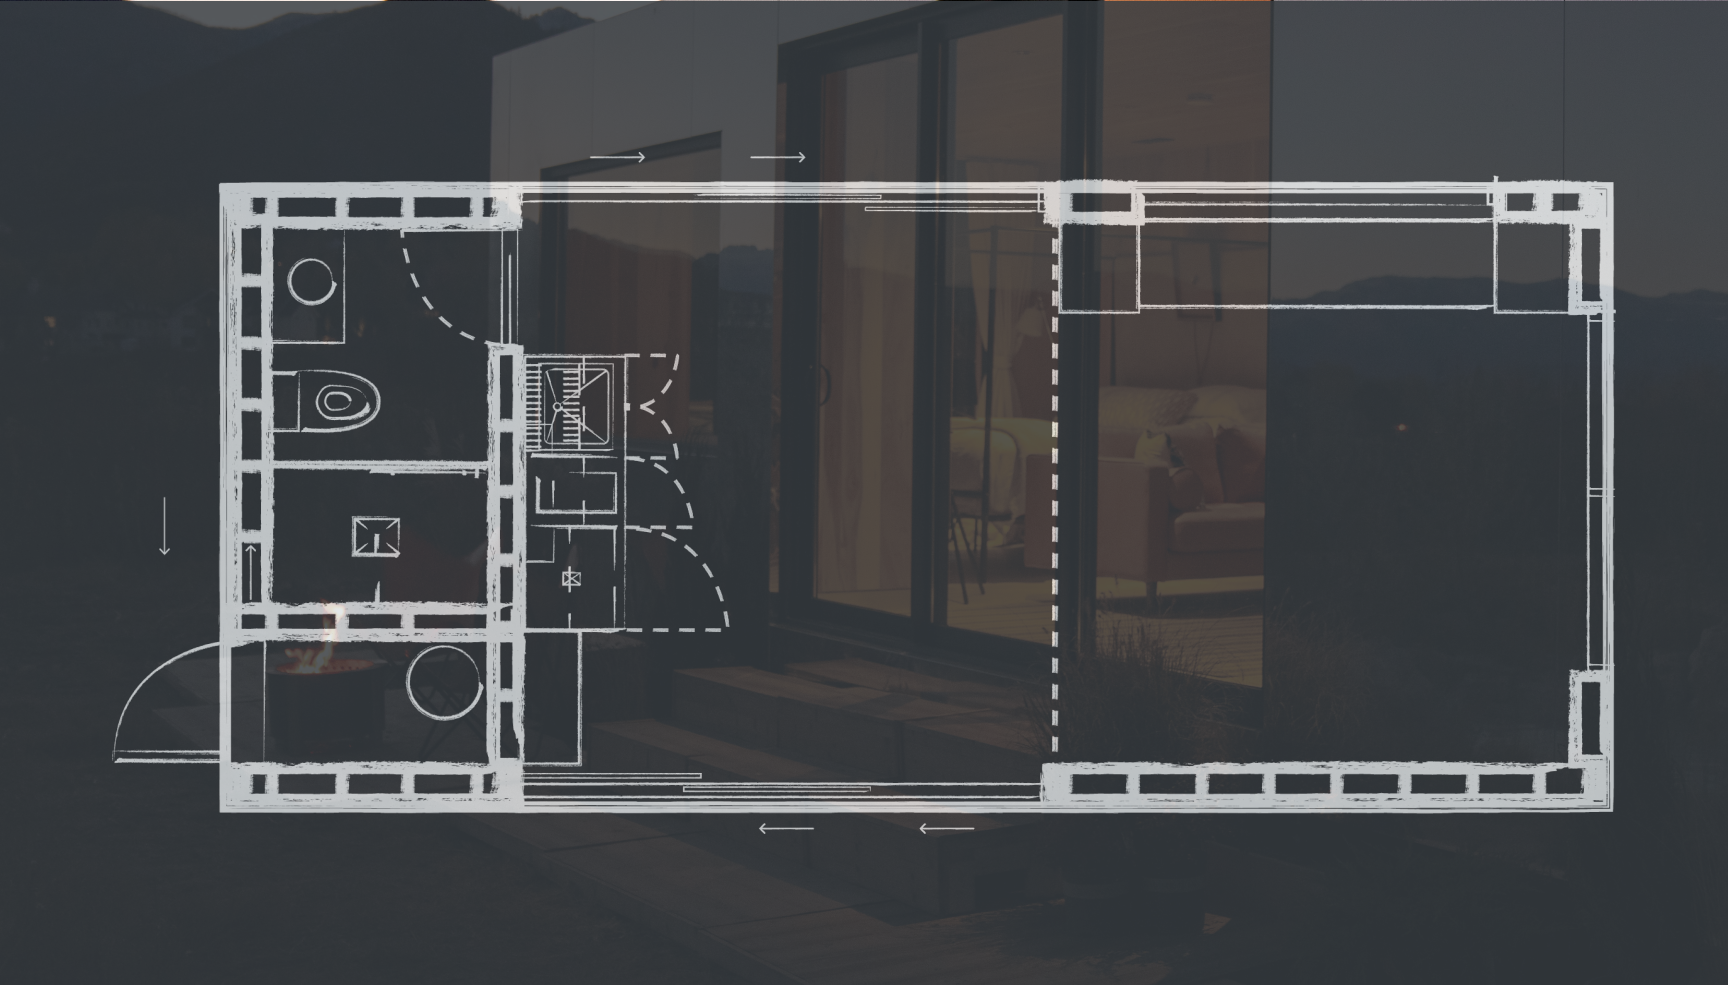

 wilding

\$135,000

Horizon Suite

29' x 13' x 10'

388 SQ FT

1 BEDROOM

1 BATHROOM